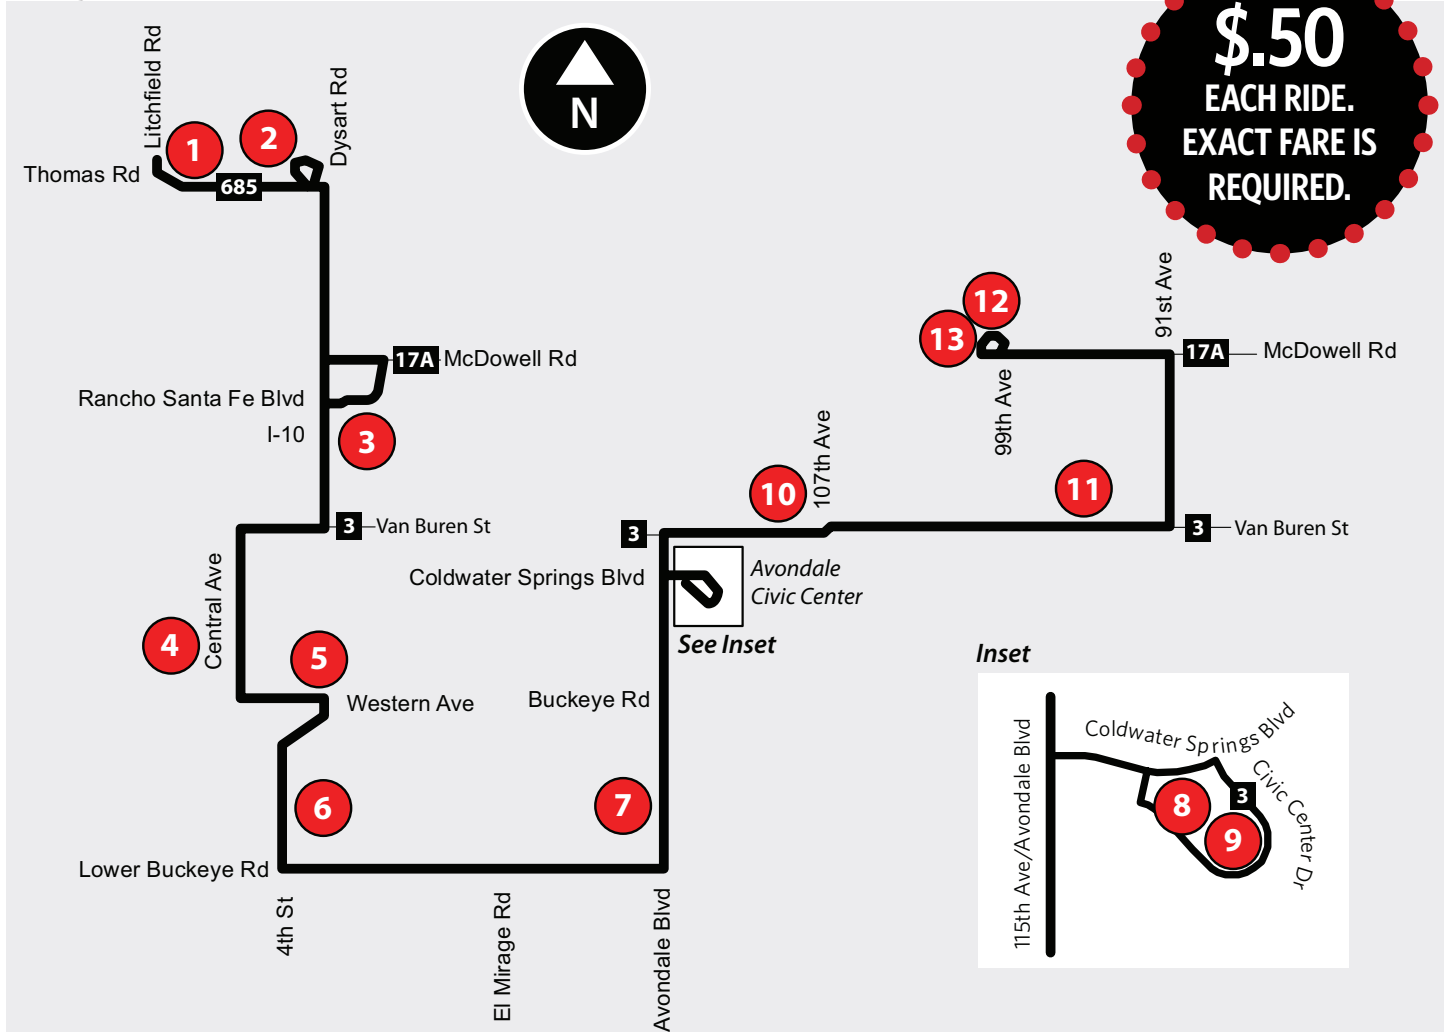

Ride the ZOOM

The Avondale ZOOM connects you to a variety of locations: work, school, shopping, dining or leisure destinations. Let the ZOOM take you there.

NEW Saturday service! See schedule on reverse side of flyer.

\$.50
EACH RIDE.
EXACT FARE IS
REQUIRED.

Places To Go On The ZOOM (see schedule on back)

1. Southwest Valley YMCA
2. Estrella Mountain Community College
3. Walmart
4. Estrella High School/Rio Salado College
5. Old Town Avondale
6. Avondale Community Center
7. La Joya High School
8. Avondale Civic Center
9. Avondale Civic Center Library
10. Universal Technical Institute
11. Tolleson City Hall
12. Tolleson Crossings
13. Gateway Pavillions

For more information, visit ValleyMetro.org
or call 602.253.5000, TTY 602.251.2039.

ZOOM Schedule

Monday-Friday Eastbound

ESTRELLA MTN COMM COLLEGE	DYSART AT VAN BUREN	CENTRAL AT WESTERN	LOWER BUCKEYE ATEL MIRAGE	AVONDALE CIVIC CTR	GATEWAY PAVILLIONS
5:43	5:54	5:59	6:06	6:17	6:39
6:13	6:24	6:29	6:36	6:47	7:09
6:43	6:54	6:59	7:06	7:17	7:39
7:13	7:24	7:29	7:36	7:47	8:09
7:43	7:54	7:59	8:06	8:17	8:39
8:13	8:24	8:29	8:36	8:47	9:09
8:43	8:54	8:59	9:06	9:17	9:39
9:13	9:24	9:29	9:36	9:47	10:09
9:43	9:54	9:59	10:06	10:17	10:39
10:13	10:24	10:29	10:36	10:47	11:09
10:43	10:54	10:59	11:06	11:17	11:39
11:13	11:24	11:29	11:36	11:47	12:09
11:43	11:54	11:59	12:06	12:17	12:39
12:13	12:24	12:29	12:36	12:47	1:09
12:43	12:54	12:59	1:06	1:17	1:39
1:13	1:24	1:29	1:36	1:47	2:09
1:43	1:54	1:59	2:06	2:17	2:39
2:13	2:24	2:29	2:36	2:47	3:09
2:43	2:54	2:59	3:06	3:17	3:39
3:13	3:24	3:29	3:36	3:47	4:09
3:43	3:54	3:59	4:06	4:17	4:39
4:13	4:24	4:29	4:36	4:47	5:09
4:43	4:54	4:59	5:06	5:17	5:39
5:13	5:24	5:29	5:36	5:47	6:09
5:43	5:54	5:59	6:06	6:17	6:39
6:13	6:24	6:29	6:36	6:47	7:09
6:43	6:54	6:59	7:06	7:17	7:39
7:13	7:24	7:29	7:36	7:47	8:09
7:43	7:54	7:59	8:06	8:17	8:39
8:13	8:24	8:29	8:36	8:47	9:09